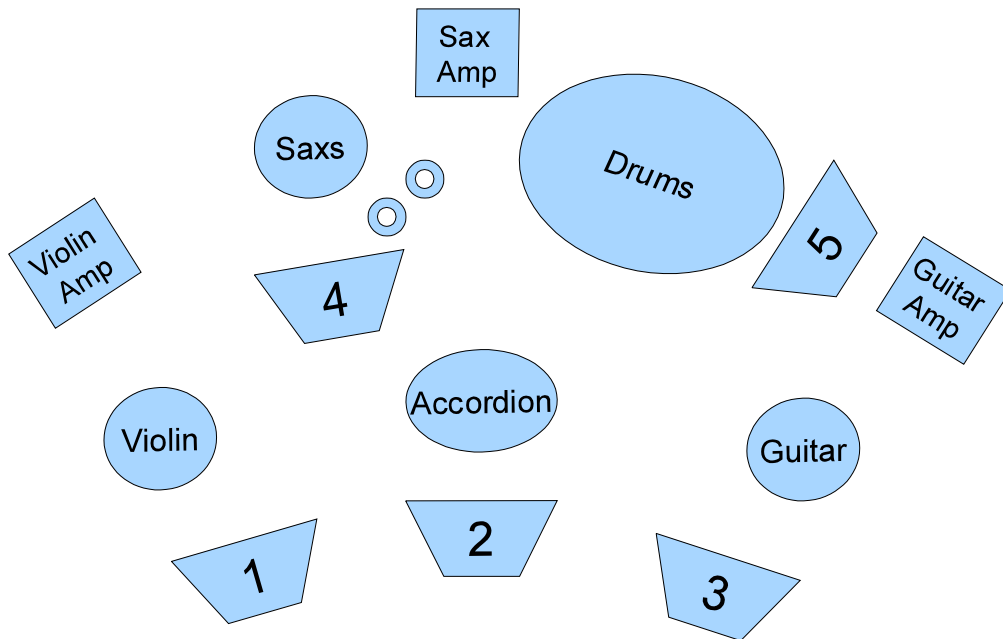

- Adapted sound system: L-Acoustics, D&B or Adamson
- Analogical Setup : FOH-desk Min. 24 channels – min 8 Aux – EQ 2 bands full param.
- 8 compressors (Drawmer) – 3 gates – 1 Reverb Lexicon PCM, TC or SPX + 1 Delay.
- Digital Setup: Digital desk with « direct access » (Soundcraft Vi, Yamaha M7CL, Innovason, ...)
- In any case 31 EQ Analogical bands on the Master, 1 CD player, 1 SM58 plugged in the desk (not in TB).

Monitors :

5 monitors on stage on 5 channels (+ correspondent graphic EQ) for appropriate sources diffusion.

Each stage a different patch, if any adaptation or problems, please contact:

Band: 0032 478 811 444 – François Lourtie flourtie@gmail.com

**Tali Toké Technical Rider Sound
November 2014**

	<u>Instrument</u>	<u>Mic</u>	<u>Insert</u>	<u>Stand</u>
1	Kick	Akg D112	Gate	Small
2	Snare Top	Shure Sm 57	Comp	Small
3	Snare Bottom	Shure Sm 57		Small
4	HH	Shure Sm 81		Standard
5	Tom 1	Senn 604	Gate	Clip
6	Floor	Senn MD 421	Gate	Small
7	OH	Km 184		Standard
8	OH	Km 184		Standard
9	Saxophone Basse	Re-20/Md-421 + DI	Comp	Small
10	Saxophone Soprano	Shure Beta 57	Comp	Standard
11	Accordéon (basse)	DI	Comp	
12	Accordéon (aigu)	DI	Comp	
13	Guitare	Shure Sm 57 + DI	Comp	Small
14	Violon	Shure Sm 57 + DI		Small
17	Voice	Shure Sm 58		Standard